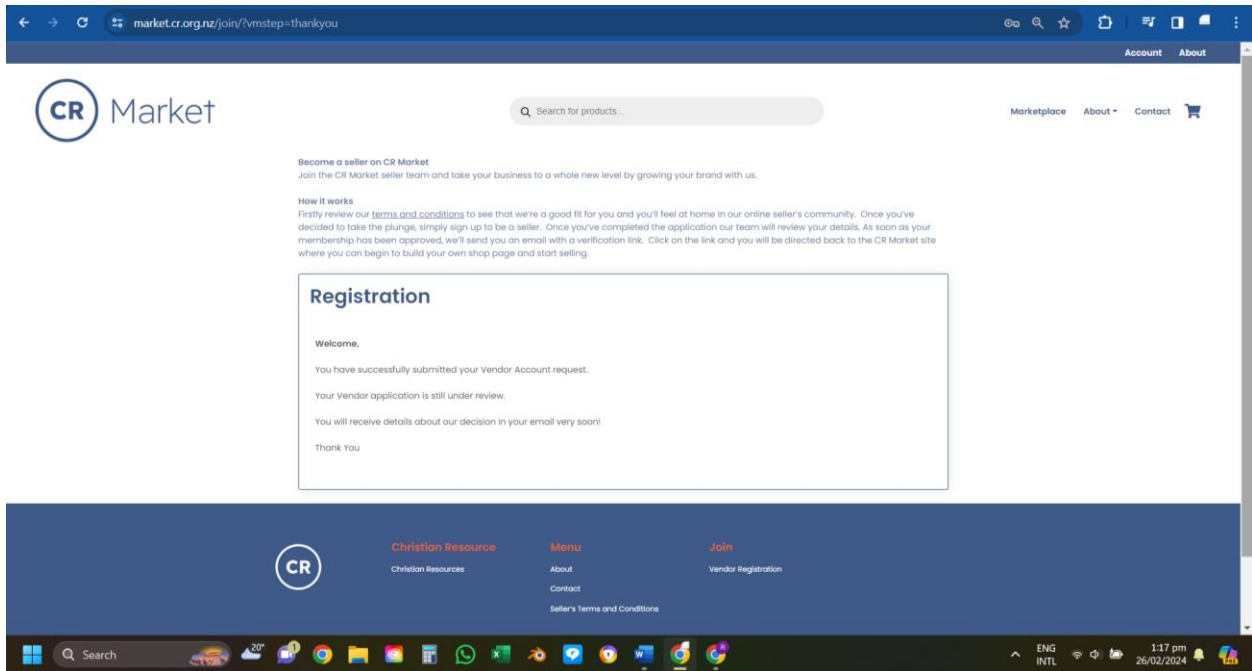

Step 3. Check your email for confirmation of your pending registration.